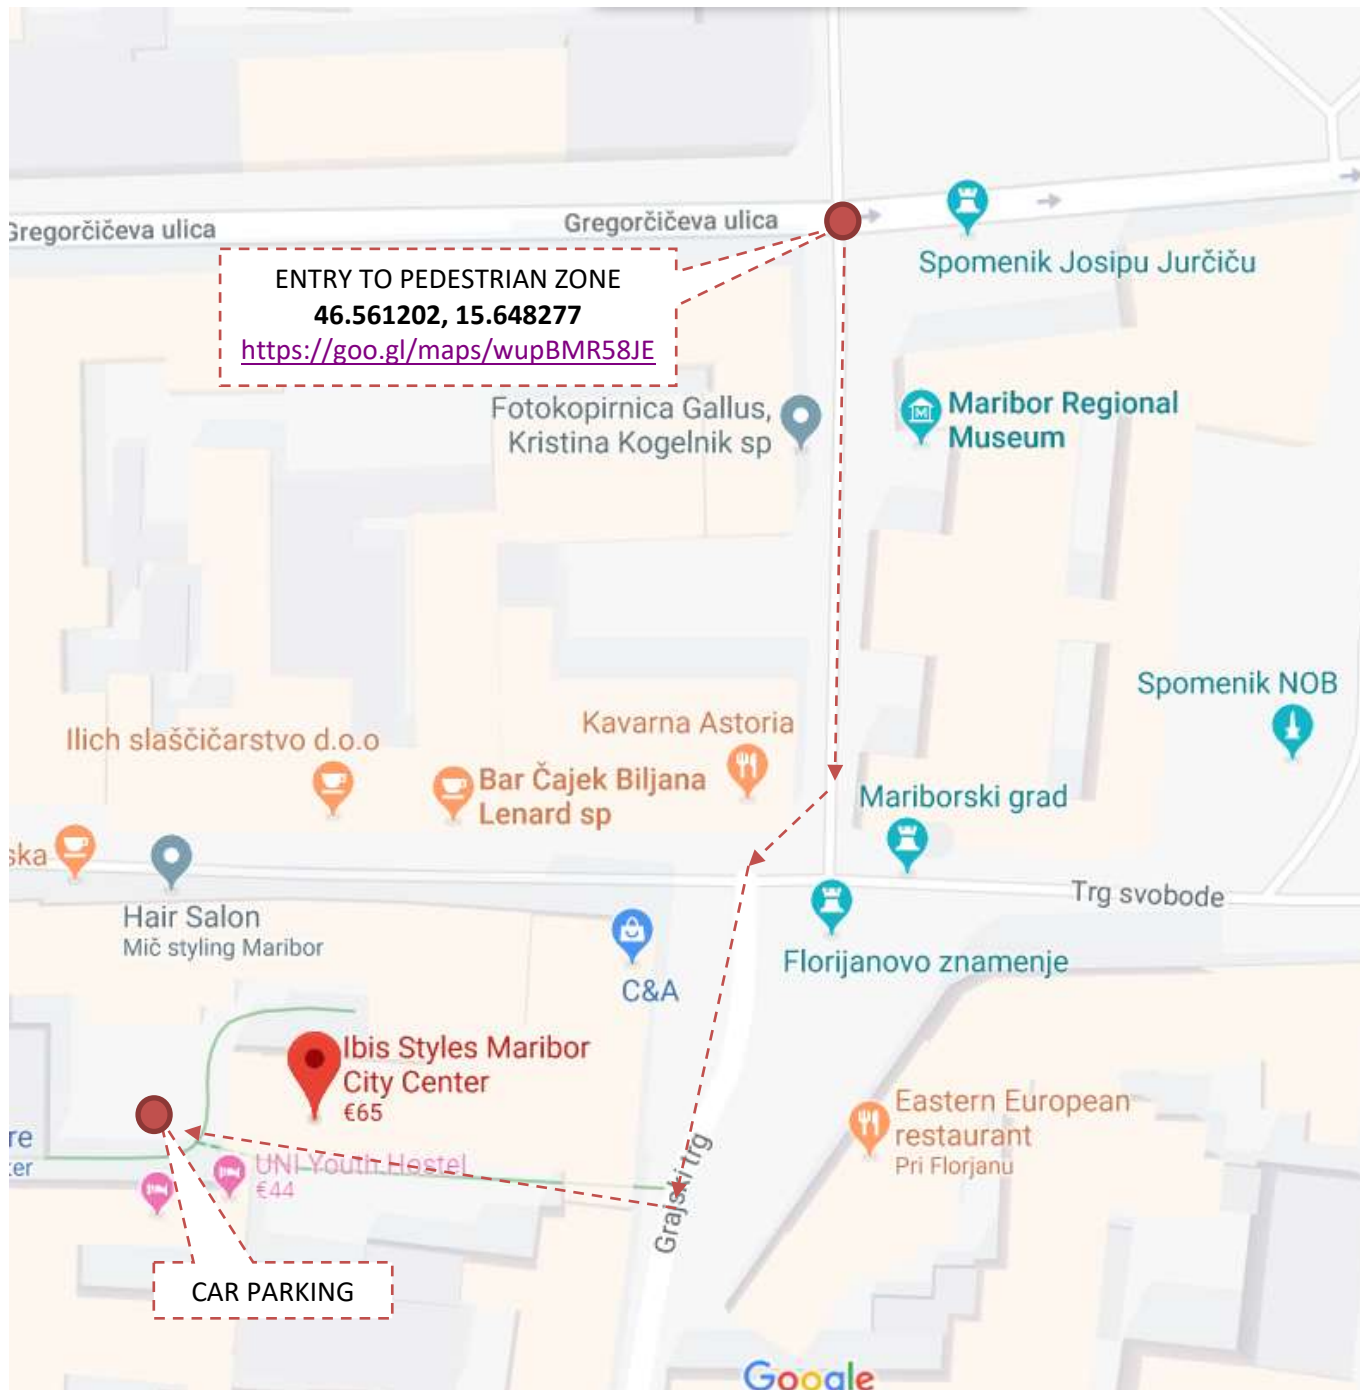

Car parking & garage is located next to the hotel, inside of the pedestrian zone.

HOW TO GET TO THE HOTEL'S CAR PARKING/GARAGE

- 1.) Set navigation system to – **Gregorčičeva ulica 2** - Coordinates: **46.561202, 15.648277** – entry to pedestrian zone. Google maps: <https://goo.gl/maps/wupBMR58JEckKheg7>

2.) Step out of the car and press the doorbell with a mark »HOTEL«

3.) Drive through the pedestrian zone and cross the »Grajski trg« square ...

4.) ..until you see the entrance to Volkmajerjev passage on the right side. Enter the tunnel: