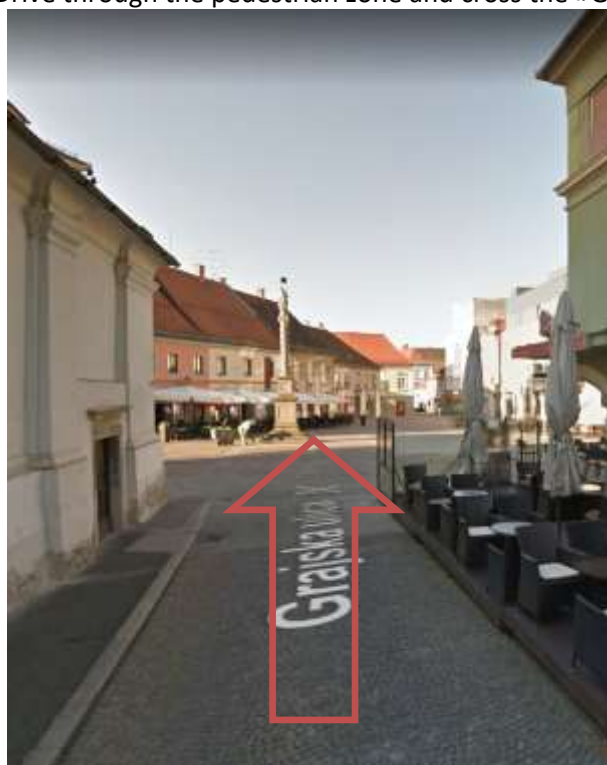

Car parking & garage is located next to the hotel, inside of the pedestrian zone.

HOW TO GET TO THE HOTEL'S CAR PARKING/GARAGE

- 1.) Set navigation system to – **Gregorčičeva ulica 2** - Coordinates: **46.561202, 15.648277** – entry to pedestrian zone. Google maps: <https://goo.gl/maps/wupBMR58JEckKheg7>

2.) Step out of the car and press the doorbell with a mark »HOTEL«

3.) Drive through the pedestrian zone and cross the »Grajski trg« square ...

4.) ..until you see the entrance to Volkmajerjev passage on the right side. Enter the tunnel: